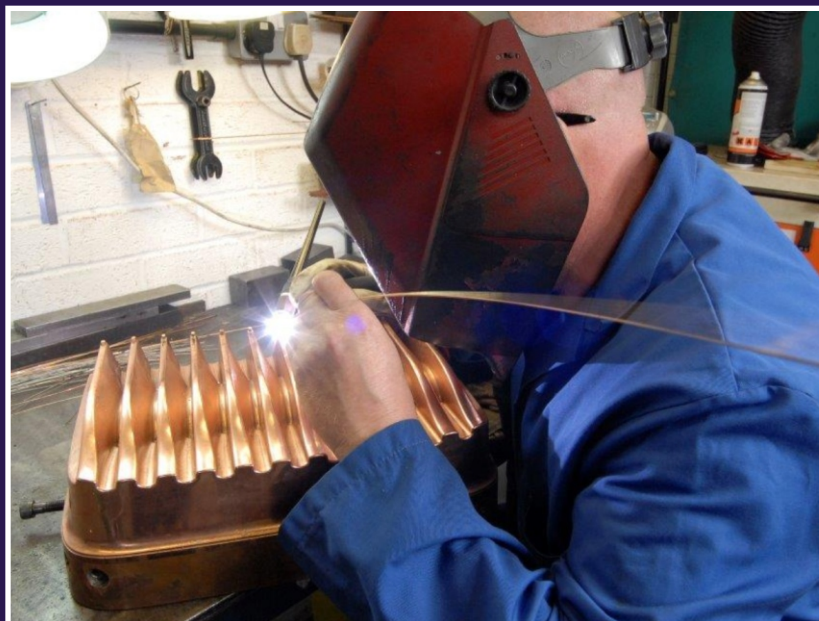

SUPERITE SPECIALIST WELDING Est.1955

www.superite.co.uk

Laser/TIG/MIG Mould and Die Welding

**On-site mobile TIG/MIG/Over the job Laser Welding
Die Welding, Polishing and Regraining Service**

Carol Mears 07866 611235 • Darren Edwards 07598 448656