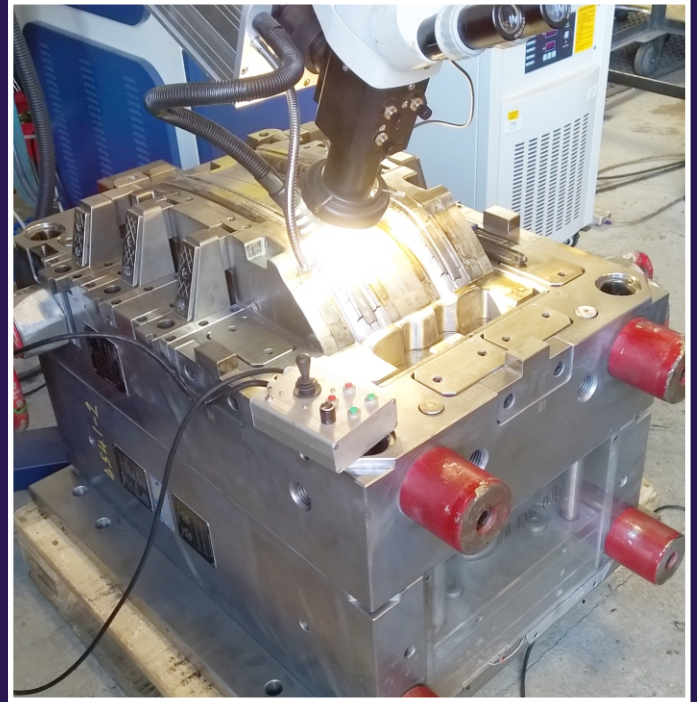

Carol Mears 07866 611235 • Darren Edwards 07598 448656

Email: carol.mears@superite.co.uk

3 Vigo Place, Aldridge, West Midlands. WS9 8UG • Tel: 01922 745745