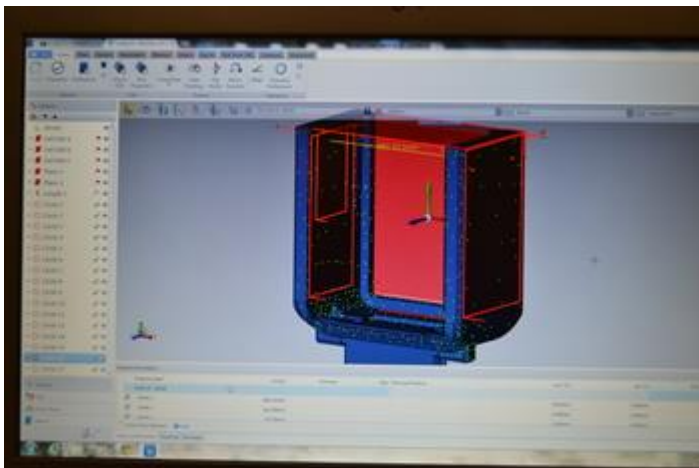

WITH OUR NEW MITUTOYO CMM UP AND RUNNING WE CAN OFFER CMM SERVICES ON OUR SITE

LASER ENGRAVING

LASER TRACKER HIRE

CMM INSPECTION SERVICES

FARO GAGE HIRE

**SOFTWARE TRAINING-CAM 2 MEASURE-
ABERLINK-GEOMAGIC-POLYWORKS-
DELCAM -PCDIMIS**