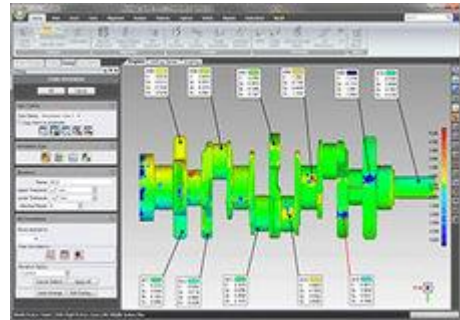

LASER SCANNING AND REVERSE ENGINEERING

SECOND HAND FARO ARMS,
GAGES AND LASER
TRACKERS
ALWAYS AVAILABLE FOR
PURCHASE.

SECOND HAND EQUIPMENT
ALWAYS REQUIRED.

Manchester Metrology LTD
Unit 12
Greenside Trading Centre
Greenside lane
Droylsden
Manchester
M43 7AJ

TEL-01616378744
FAX-01614250944

<http://manchester-metrology.co.uk>

MANCHESTER METROLOGY LTD, info@manchester-metrology.com